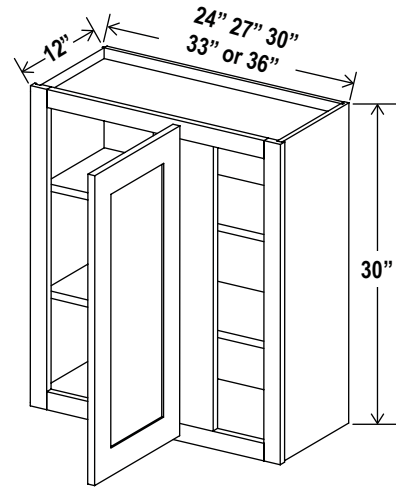

24\"/>

27\"/>

Wall Cabinet Double Doors

Item Code		W	H	D
DCW2736	Cabinet	27	36	15
	Door	14 3/4	35	3/4
DCW2742	Cabinet	27	42	15
	Door	15 1/4	41	3/4

Two adjustable shelves

Wall Blind Corner Cabinet

Item Code		W	H	D
WBC2430	Cabinet	24	30	12
	Door	9 9/16	29	3/4
WBC2730	Cabinet	27	30	12
	Door	12 9/16	29	3/4
WBC3030	Cabinet	30	30	12
	Door	15 1/2	29	3/4
WBC3330	Cabinet	33	30	12
	Door	18 1/2	29	3/4
WBC3630	Cabinet	36	30	12
	Door	21 9/16	29	3/4