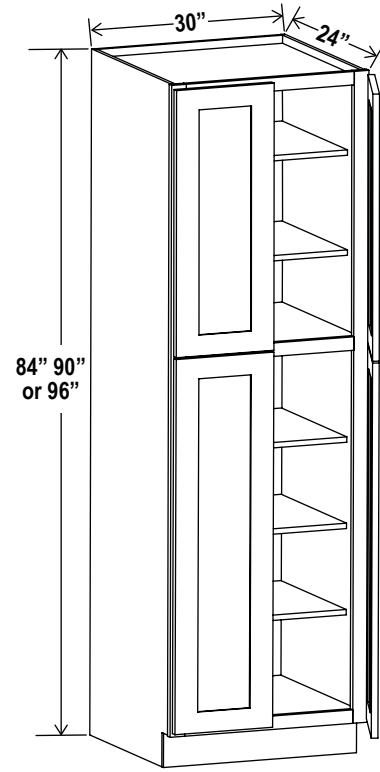

Utility Pantry

Item Code		W	H	D
U308424	Cabinet	30	84	24
	Top Door	14 3/4	29	3/4
	Bottom Door	14 3/4	49 1/4	3/4
U309024	Cabinet	30	90	24
	Top Door	14 3/4	35	3/4
	Bottom Door	14 3/4	49 1/4	3/4
U309624	Cabinet	30	96	24
	Top Door	14 3/4	41	3/4
	Bottom Door	14 3/4	49 1/4	3/4

Two adjustable top shelves
Three bottom shelves
Note: Roll out shelf kits available

30"W

30"W