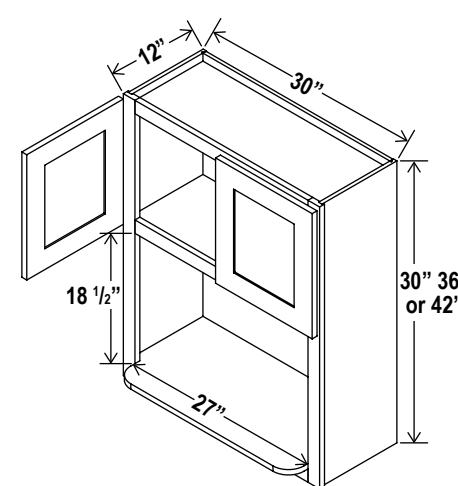

30"W

Microwave Wall Cabinet

Item Code		W	H	D
MO3030	Cabinet	30	30	12
	Door	14 5/7	9 1/4	3/4
MO3036	Cabinet	30	36	12
	Door	14 5/7	15 1/4	3/4
MO3042	Cabinet	30	42	12
	Door	14 5/7	21 1/4	3/4

Opening Dimensions: 27 W x 18 1/2 H