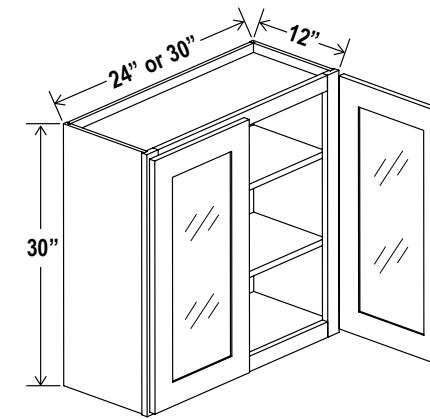

Wall Cabinet Double Glass Doors

Item Code		W	H	D
W2430GD	Cabinet	24	30	12
	Door	11 3/4	29	3/4
W3030GD	Cabinet	30	30	12
	Door	14 3/4	29	3/4

Clear glass included