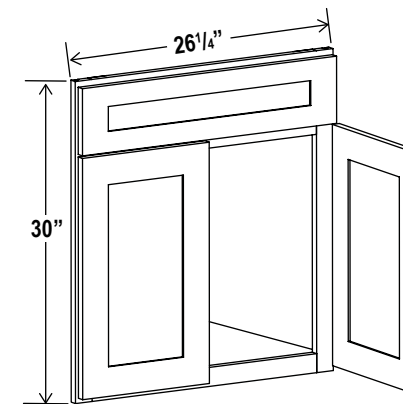

Two dummy drawers

Corner Sink Base Floor

Item Code		W
SBF4242	Cabinet	42

For use with DCSF42

Farmhouse Sink Base

Item Code		W	H	D
FSB36	Cabinet	36	34 1/2	24
	Door	17 5/8	16 1/2	3/4

Corner Sink Base Front

Item Code		W	H	D
DSCF42	Cabinet	26 1/4	30	3/4
	Door	11 3/4	22 1/2	3/4
	Drawer	23 1/2	6 1/4	3/4