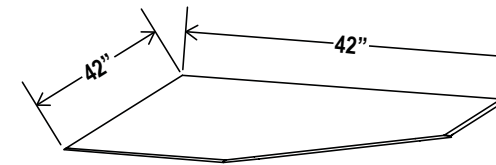

Corner Sink Base Floor

Item Code		W
SBF4242	Cabinet	42

For use with DCSF42