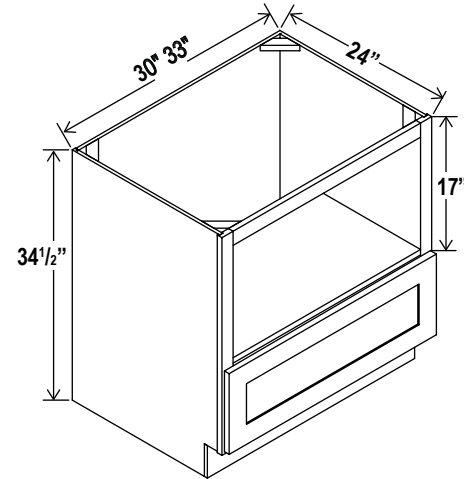

Microwave Base Cabinet

Item Code		W	H	D
MB30	Cabinet	30	34 1/2	24
	Drawer	29 1/2	10 1/2	3/4
Opening Dimensions: 27\"W x 17\"H				
MB33	Cabinet	33	34 1/2	24
	Drawer	32 1/2	10 1/2	3/4
Opening Dimensions: 30\"W x 17\"H				