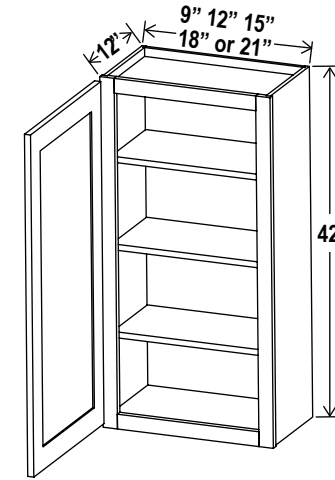

Two adjustable shelves

Wall Cabinet Single Glass Door

Item Code		W	H	D
W1536GD	Cabinet	15	36	12
	Door	14 1/2	35	3/4
W1836GD	Cabinet	18	36	12
	Door	14 1/2	35	3/4

Clear glass included

42" H

Two adjustable shelves