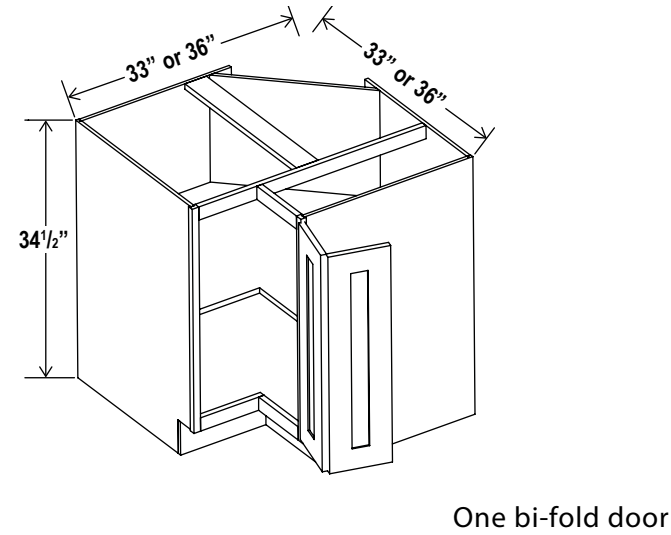

Easy Reach Base Cabinet

Item Code		W	H	D
ERB33	Cabinet	33	34 1/2	24
	Door	7 5/8	29	3/4
ERB36	Cabinet	36	34 1/2	24
	Door	10 5/8	29	3/4