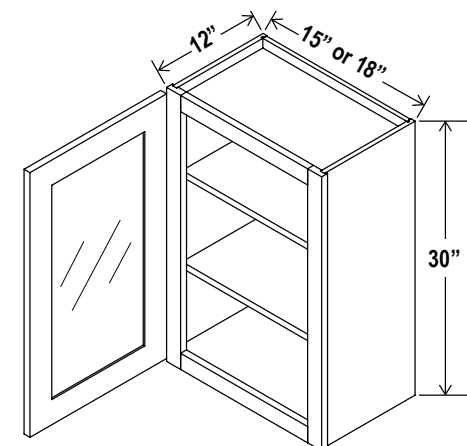

Wall Cabinet Single Glass Door

Item Code		W	H	D
W1530GD	Cabinet	15	30	12
	Door	14 1/2	29	3/4
W1830GD	Cabinet	18	30	12
	Door	17 1/2	29	3/4

Clear glass included

30"H

36"H

Wall Cabinet Single Door

Item Code		W	H	D
W0936	Cabinet	9	36	12
	Door	8 1/2	35	3/4
W1236	Cabinet	12	36	12
	Door	11 1/2	35	3/4
W1536	Cabinet	15	36	12
	Door	14 1/2	35	3/4
W1836	Cabinet	18	36	12
	Door	17 1/2	35	3/4
W2136	Cabinet	21	36	12
	Door	20 1/2	35	3/4