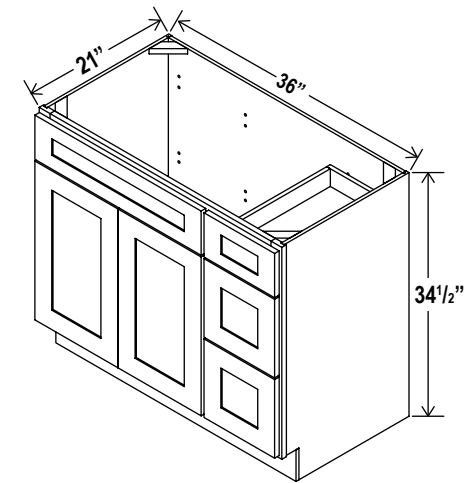

V3621DL: 36" combo with drawers on left
V3621DR: 36" combo with drawers on right