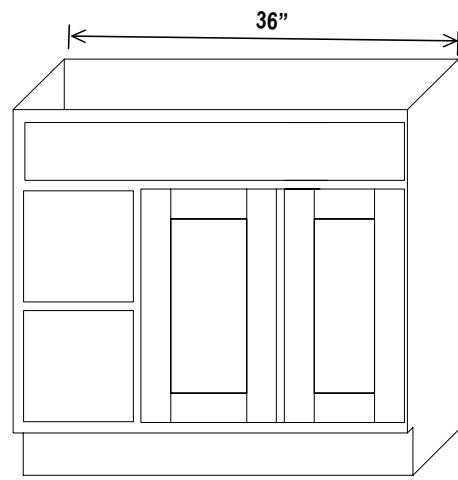

Item Code		W	H	D
V3621TDL	Cabinet	36	34 1/2	21
	Door	11 3/4	22 1/2	3/4
	Long Drawer	35 1/2	6 1/4	3/4
	BottomDrawer	11 1/2	11 1/8	3/4
V3621TDR	Cabinet	36	34 1/2	21
	Door	11 3/4	22 1/2	3/4
	Long Drawer	35 1/2	6 1/4	3/4
	BottomDrawer	11 1/2	11 1/8	3/4

V3621TDL: 36" combo with drawers on left
V3621TDR: 36" combo with drawers on right