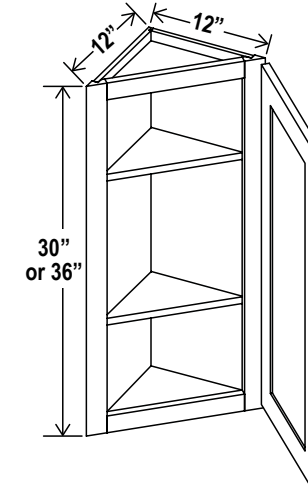

12"W

Two adjustable shelves

Angle Wall Cabinet

Item Code		W	H	D
AW1230	Cabinet	12	30	12
	Door	15 3/5	29	3/4
AW1236	Cabinet	12	36	12
	Door	15 3/5	41	3/4

Wall Blind Corner Cabinet

Item Code		W	H	D
WBC2436	Cabinet	24	36	12
	Door	9 9/16	35	3/4
WBC2736	Cabinet	27	36	12
	Door	12 9/16	35	3/4
WBC3036	Cabinet	30	36	12
	Door	15 1/2	35	3/4
WBC3336	Cabinet	33	36	12
	Door	18 1/2	35	3/4
WBC3636	Cabinet	36	36	12
	Door	21 9/16	35	3/4