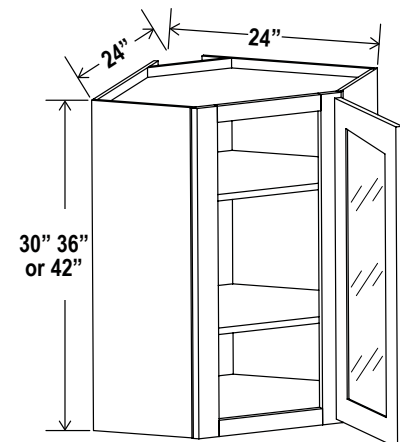

Clear glass included

24\"/>

27\"/>