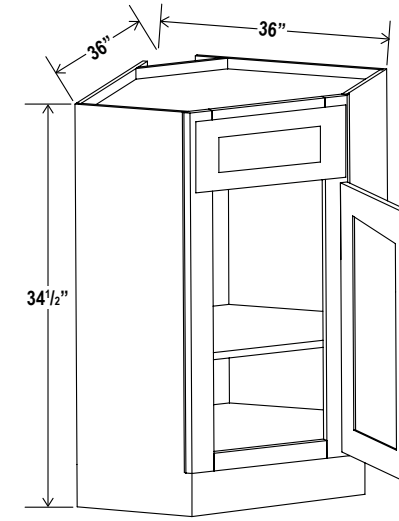

Corner Sink Base Cabinet

Item Code		W	H	D
CSB36	Cabinet	36	34 1/2	24
	Door	15 1/4	22 1/4	3/4
	Drawer	15 1/4	6 1/4	3/4

One dummy drawer

Sink Base

Item Code		W	H	D
SB30	Cabinet	30	34 1/2	24
	Door	14 3/4	22 1/2	3/4
	Drawer	14 3/4	6 1/4	3/4
SB33	Cabinet	33	34 1/2	24
	Door	16 1/4	22 1/2	3/4
	Drawer	16 1/4	6 1/4	3/4
SB36	Cabinet	36	34 1/2	24
	Door	17 3/4	22 1/2	3/4
	Drawer	17 3/4	6 1/4	3/4
SB42	Cabinet	42	34 1/2	24
	Door	20 3/4	22 1/2	3/4
	Drawer	20 3/4	6 1/4	3/4