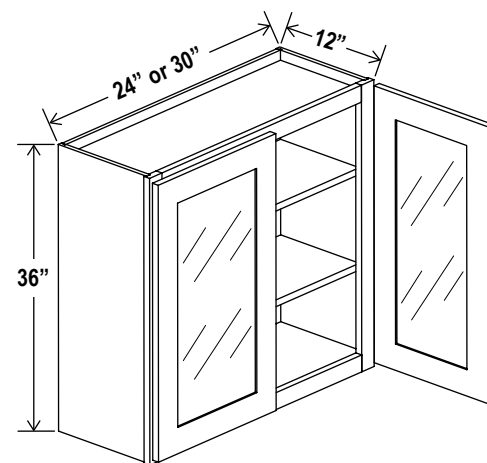

Wall Cabinet Double Glass Doors

Item Code		W	H	D
W2436GD	Cabinet	24	36	12
	Door	11 3/4	35	3/4
W3036GD	Cabinet	30	36	12
	Door	14 3/4	35	3/4

Clear glass included