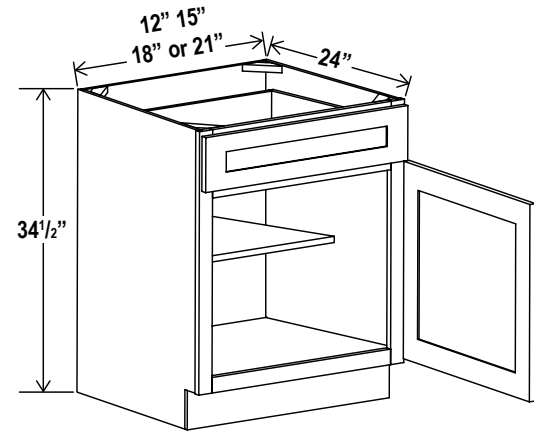

Base Cabinet Single Door

Item Code		W	H	D
B12	Cabinet	12	34 1/2	24
	Door	11 1/2	22	3/4
	Drawer	11 1/2	6 1/4	3/4
B15	Cabinet	15	34 1/2	24
	Door	14 1/2	22 1/2	3/4
	Drawer	14 1/2	6 1/4	3/4
B18	Cabinet	18	34 1/2	24
	Door	17 1/2	22 1/2	3/4
	Drawer	17 1/2	6 1/4	3/4
B21	Cabinet	21	34 1/2	24
	Door	20 1/2	22 1/2	3/4
	Drawer	20 1/2	6 1/4	3/4

One drawer

Base Cabinet Double Doors

Item Code		W	H	D
B24	Cabinet	24	34 1/2	24
	Door	11 3/4	22 1/2	3/4
	Drawer	23 1/2	6 1/4	3/4
B27	Cabinet	27	34 1/2	24
	Door	13 1/4	22 1/2	3/4
	Drawer	26 1/2	6 1/4	3/4