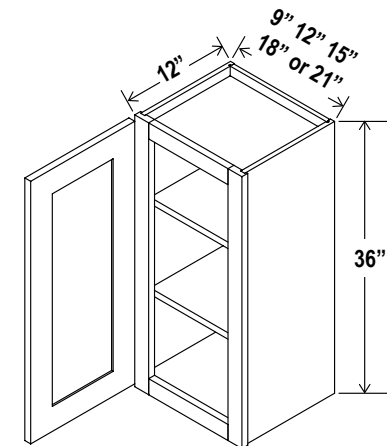

Two adjustable shelves

Wall Cabinet Single Glass Door

Item Code		W	H	D
W1536GD	Cabinet	15	36	12
	Door	14 1/2	35	3/4
W1836GD	Cabinet	18	36	12
	Door	14 1/2	35	3/4

Clear glass included

42" H

Two adjustable shelves