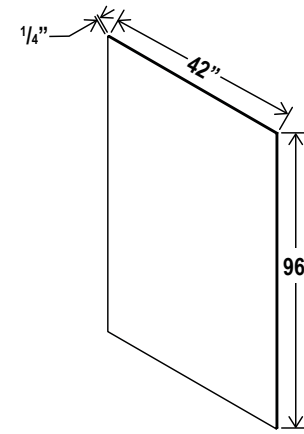

Finish Plywood Panel

ItemCode	L
FPV4296	96