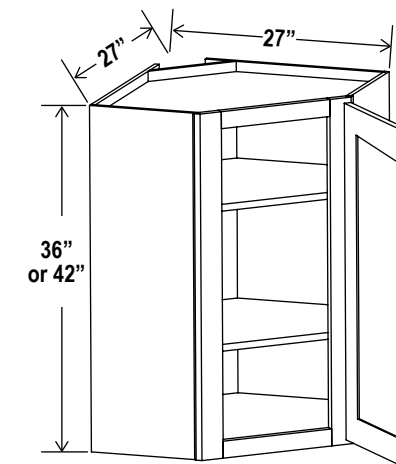

Wall Cabinet Double Doors

Item Code		W	H	D
DCW2736	Cabinet	27	36	15
	Door	14 3/4	35	3/4
DCW2742	Cabinet	27	42	15
	Door	15 1/4	41	3/4

Two adjustable shelves