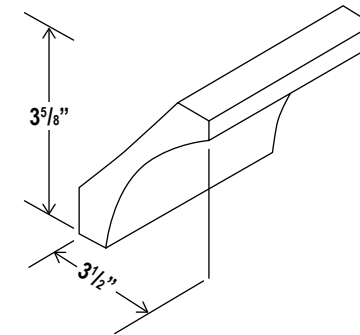

Cove Crown Moulding

ItemCode	L
COV	96