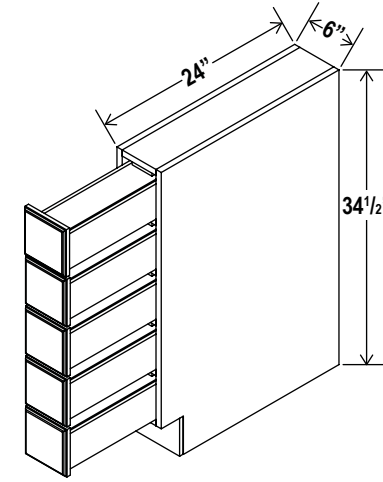

Microwave Base Cabinet

Item Code		W	H	D
MB30	Cabinet	30	34 1/2	24
	Drawer	29 1/2	10 1/2	3/4
Opening Dimensions: 27\"W x 17\"H				
MB33	Cabinet	33	34 1/2	24
	Drawer	32 1/2	10 1/2	3/4
Opening Dimensions: 30\"W x 17\"H				