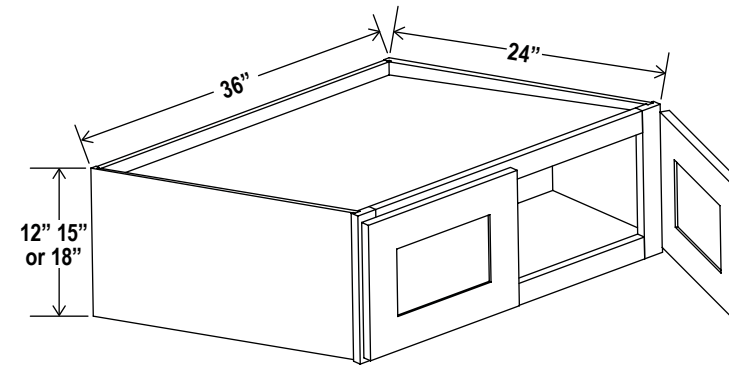

Refrigerator Wall Cabinet Double Doors

Item Code		W	H	D
W361224	Cabinet	36	12	24
	Door	17 3/4	11	3/4
W361524	Cabinet	36	15	24
	Door	17 3/4	14	3/4
W361824	Cabinet	36	18	24
	Door	17 3/4	17	3/4