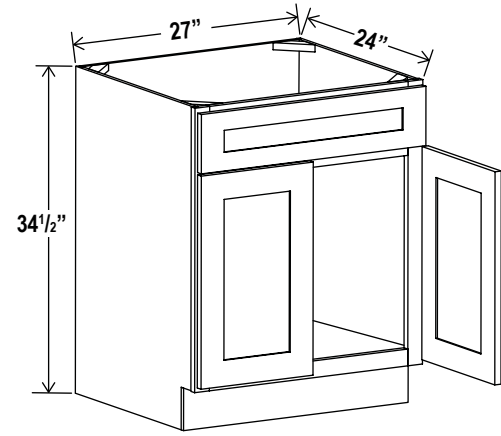

Sink Base

Item Code		W	H	D
SB27	Cabinet	27	34 1/2	24
	Door	13 1/4	22 1/2	3/4
	Drawer	26 1/2	6 1/4	3/4

One dummy drawer