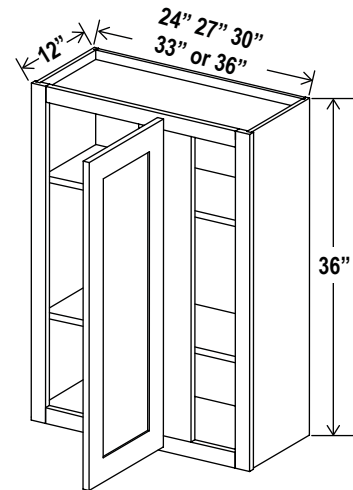

Can be pulled to exact fit

12"W

Two adjustable shelves

Angle Wall Cabinet

Item Code		W	H	D
AW1230	Cabinet	12	30	12
	Door	15 3/5	29	3/4
AW1236	Cabinet	12	36	12
	Door	15 3/5	41	3/4

Wall Blind Corner Cabinet

Item Code		W	H	D
WBC2436	Cabinet	24	36	12
	Door	9 9/16	35	3/4
WBC2736	Cabinet	27	36	12
	Door	12 9/16	35	3/4
WBC3036	Cabinet	30	36	12
	Door	15 1/2	35	3/4
WBC3336	Cabinet	33	36	12
	Door	18 1/2	35	3/4
WBC3636	Cabinet	36	36	12
	Door	21 9/16	35	3/4