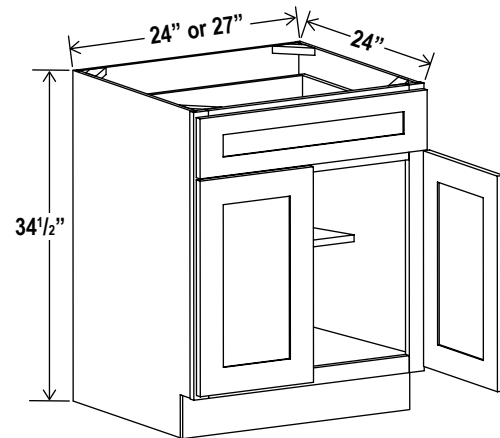

One drawer

Base Cabinet Double Doors

Item Code		W	H	D
B30	Cabinet	30	34 1/2	24
	Door	14 3/4	22 1/2	3/4
	Drawer	14 3/4	6 1/4	3/4
B33	Cabinet	33	34 1/2	24
	Door	16 1/4	22 1/2	3/4
	Drawer	16 1/4	6 1/4	3/4
B36	Cabinet	36	34 1/2	24
	Door	17 3/4	22 1/2	3/4
	Drawer	17 3/4	6 1/4	3/4
B42	Cabinet	42	34 1/2	24
	Door	20 3/4	22 1/2	3/4
	Drawer	20 3/4	6 1/4	3/4
B48	Cabinet	48	34 1/2	24
	Door	23 3/4	22 1/2	3/4
	Drawer	23 3/4	6 1/4	3/4