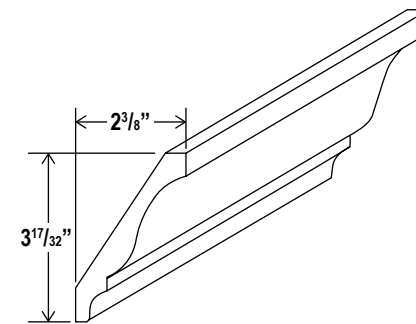

Decorative Moulding

Item Code	L
BCM8(DCM)	96