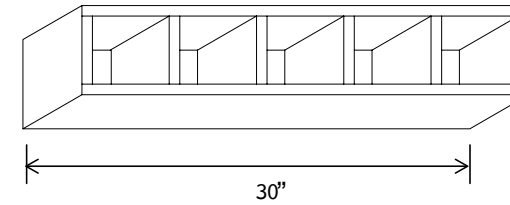

Plate Rack

Item Code		W	H	D
PR3015	Cabinet	30	15	12

15"H

10 plate slots

Wall Spice Drawer

Item Code		W	H	D
WSD630	Cabinet	30	6	12

6"H

5 drawers

Wine Rack

Item Code		W	H	D
WRC3015	Cabinet	30	15	12
WRC3018	Cabinet	30	18	12

30"W

Can install vertically or horizontally

30"H

Can install vertically or horizontally

6"H

Wall Wine Cube Cabinet

Item Code		W	H	D
WRC630	Cabinet	30	6	12

6"W

Matching color interior

Open End Shelf

Item Code		W	H	D
OE630	Cabinet	6	30	12
OE636	Cabinet	6	36	12
OE642	Cabinet	6	42	12