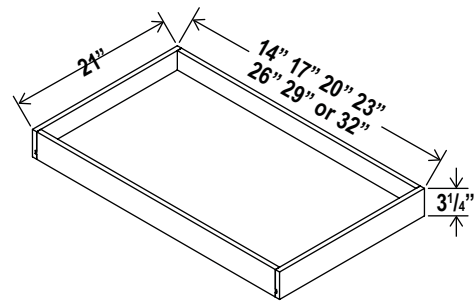

Roll Out Tray

Item Code

RS18

RS21

RS24

RS27

RS30

RS33

RS36