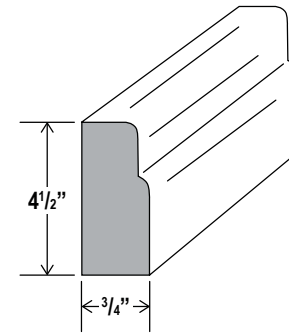

V3621TDL: 36" combo with drawers on left
V3621TDR: 36" combo with drawers on right

Rope Moulding

ItemCode	L
ROPE	96

Dentil Moulding

ItemCode	L
DMTIS	96

Furniture Base

ItemCode	L
FBM	96

Cove Crown Moulding