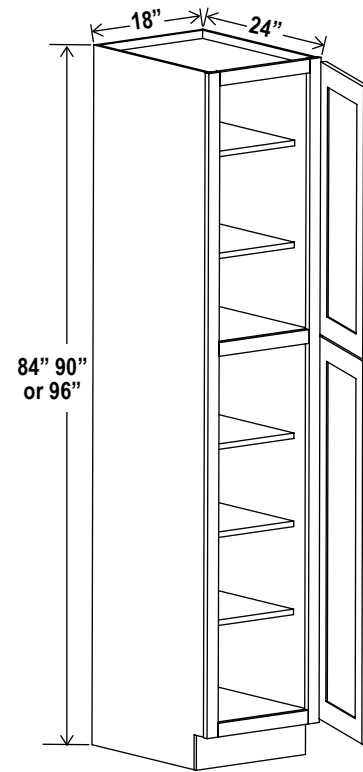

Utility Pantry

Item Code		W	H	D
U188424	Cabinet	18	84	24
	Top Door	17 1/2	29	3/4
	BottomDoor	17 1/2	49 1/4	3/4
U189024	Cabinet	18	90	24
	Top Door	17 1/2	35	3/4
	BottomDoor	17 1/2	49 1/4	3/4
U189624	Cabinet	18	96	24
	Top Door	17 1/2	41	3/4
	BottomDoor	17 1/2	49 1/4	3/4

Two adjustable top shelves
Three bottom shelves
Note: Roll out shelf kits available

18"W

24"W

Utility Pantry

Item Code		W	H	D
U248424	Cabinet	24	84	24
	Top Door	11 3/4	29	3/4
	BottomDoor	11 3/4	49 1/4	3/4
U249024	Cabinet	24	90	24
	Top Door	11 3/4	35	3/4
	BottomDoor	11 3/4	49 1/2	3/4
U249624	Cabinet	24	96	24
	Top Door	11 3/4	41	3/4
	BottomDoor	11 3/4	49 1/4	3/4