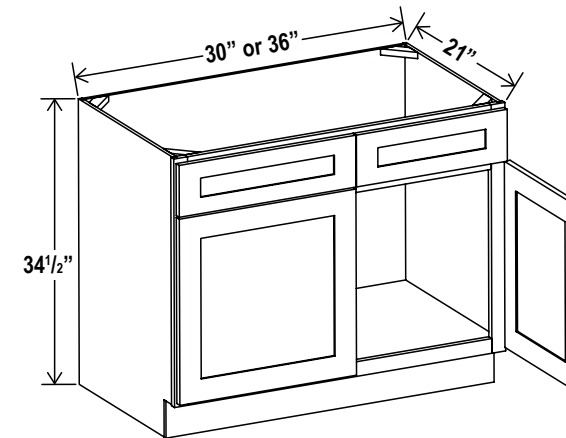

Vanity Sink Base

Item Code		W	H	D
VS30	Cabinet	30	34 1/2	21
	Door	14 3/4	22 1/2	3/4
	Drawer	14 3/4	6 1/4	3/4
VS36	Cabinet	36	34 1/2	21
	Door	17 3/4	22 1/2	3/4
	Drawer	17 3/4	6 1/4	3/4