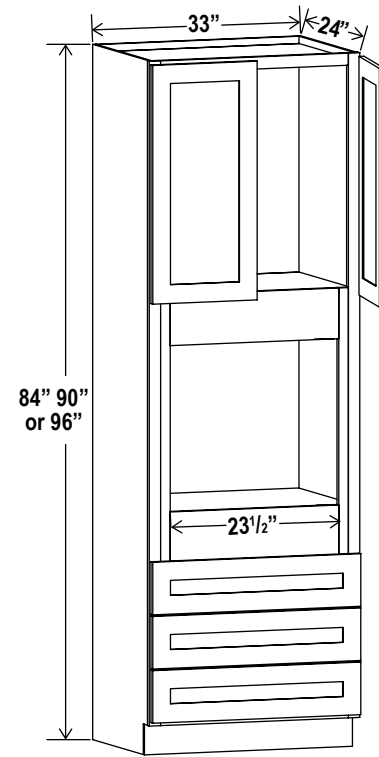

Two adjustable top shelves
 Three bottom shelves
 Note: Roll out shelf kits available

30"W

30"W

Two doors
 One large open shelf
 Three bottom drawers
 Note: Drawers may be removed to accommodate double ovens.

Oven Pantry

Item Code		W	H	D
O308424	Cabinet	30	84	24
	Door	14 3/4	17	3/4
	Drawer	29 1/2	7 3/4	3/4
Opening Dimensions: 24 W x 24 3/8 H				
O309024	Cabinet	30	90	24
	Door	14 3/4	23	3/4
	Drawer	29 1/2	7 3/4	3/4
Opening Dimensions: 24 W x 24 3/8 H				
O309624	Cabinet	30	96	24
	Door	14 3/4	29	3/4
	Drawer	29 1/2	7 3/4	3/4
Opening Dimensions: 24 W x 24 3/8 H				

Oven Pantry

33"W

Item Code		W	H	D
O338424	Cabinet	33	84	24
	Door	16 3/4	17	3/4
	Drawer	32 1/2	7 3/4	3/4
Opening Dimensions: 27 W x 24 3/8 H				
O339024	Cabinet	33	90	24
	Door	16 3/4	23	3/4
	Drawer	32 1/2	7 3/4	3/4
Opening Dimensions: 27 W x 24 3/8 H				
O339624	Cabinet	33	96	24
	Door	16 3/4	29	3/4
	Drawer	32 1/2	7 3/4	3/4
Opening Dimensions: 27 W x 24 3/8 H				