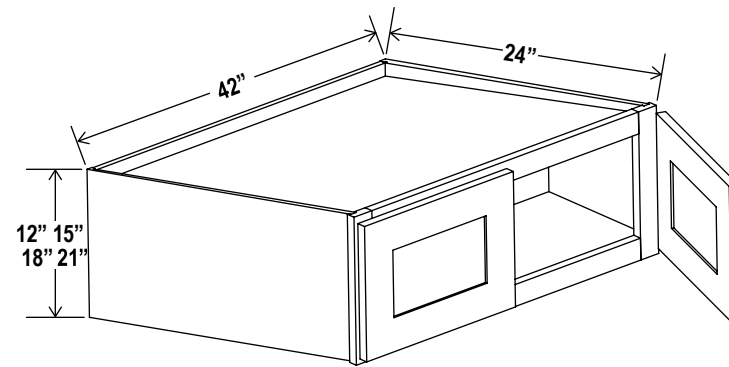

Refrigerator Wall Cabinet Double Doors

Item Code		W	H	D
W421224	Cabinet	42	12	24
	Door	20 3/4	11	3/4
W421524	Cabinet	42	15	24
	Door	20 3/4	14	3/4
W421824	Cabinet	42	18	24
	Door	20 3/4	17	3/4
W422124	Cabinet	42	20	24
	Door	20 3/4	19	3/4