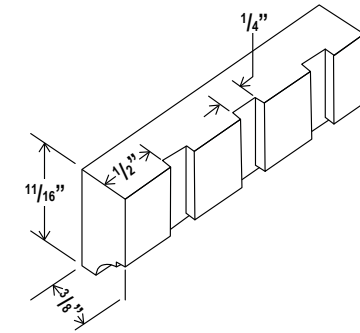

V3621TDL: 36" combo with drawers on left
V3621TDR: 36" combo with drawers on right

Rope Moulding

ItemCode	L
ROPE	96

Dentil Moulding

ItemCode	L
DMTIS	96

Furniture Base

ItemCode	L
FBM	96

Cove Crown Moulding