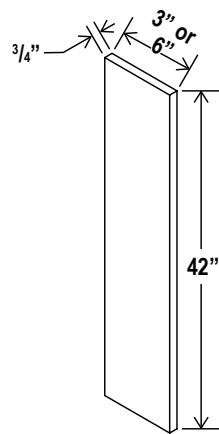

Filler

ItemCode	L
F342	42
F642	42