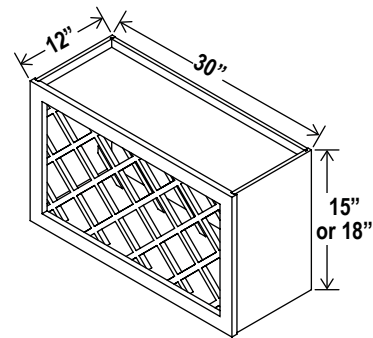

Wall Spice Drawer

Item Code		W	H	D
WSD630	Cabinet	30	6	12

6"H

5 drawers

Wine Rack

Item Code		W	H	D
WRC3015	Cabinet	30	15	12
WRC3018	Cabinet	30	18	12

30"W

Can install vertically or horizontally