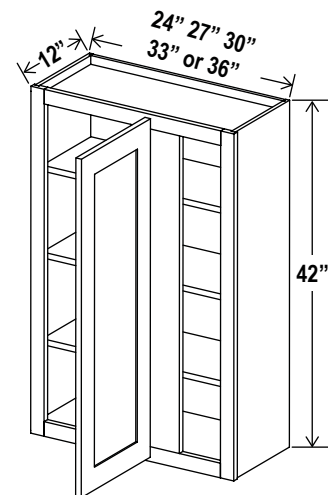

Can be pulled to exact fit

12"W

Three adjustable shelves

Angle Wall Cabinet

Item Code		W	H	D
AW1242	Cabinet	12	42	12
	Door	15 3/5	41	3/4

Wall Blind Corner Cabinet

Item Code		W	H	D
WBC2442	Cabinet	24	42	12
	Door	9 9/16	41	3/4
WBC2742	Cabinet	27	42	12
	Door	12 9/16	41	3/4
WBC3042	Cabinet	30	42	12
	Door	15 1/2	41	3/4
WBC3342	Cabinet	33	42	12
	Door	18 1/2	41	3/4
WBC3642	Cabinet	36	42	12
	Door	21 9/16	41	3/4