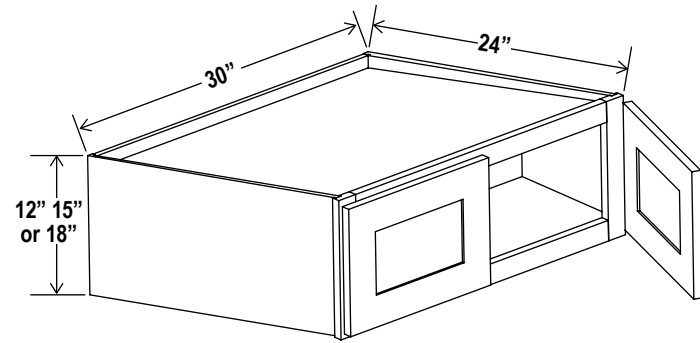

Opening Dimensions: 27 W x 18 1/2 H

Refrigerator Wall Cabinet Double Doors

30"W

Item Code		W	H	D
W301224	Cabinet	30	12	24
	Door	14 3/4	11	3/4
W301524	Cabinet	30	15	24
	Door	14 3/4	14	3/4
W301824	Cabinet	30	18	24
	Door	14 3/4	17	3/4