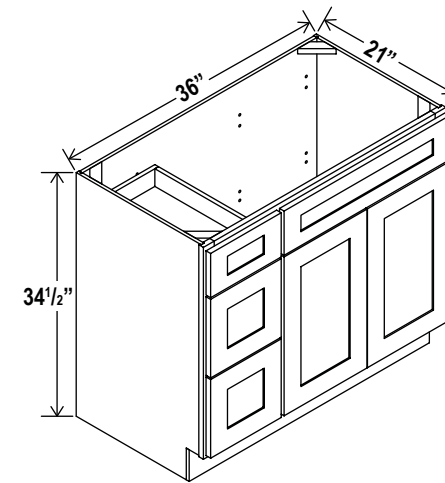

V3621DL: 36" combo with drawers on left
V3621DR: 36" combo with drawers on right