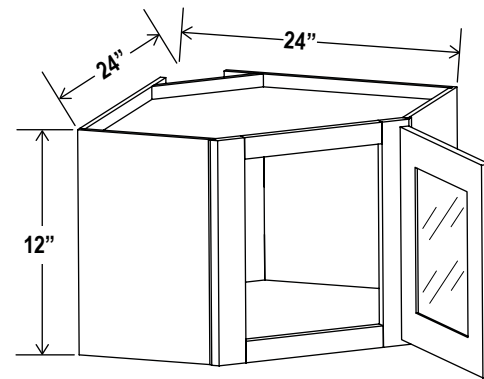

Diagonal Corner Wall Glass Door

Item Code		W	H	D
DCW2412GD	Cabinet	24	12	12
	Door	15 1/4	11	3/4

Clear glass included

24\"/>

27\"/>