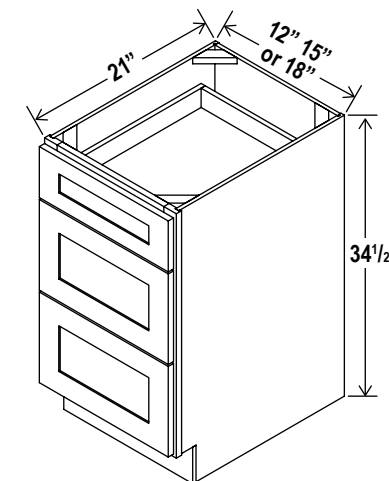

Vanity Drawer Base Cabinet

Item Code		W	H	D
3DVB12	Cabinet	12	34 1/2	21
	Top Drawer	11 1/2	6 1/4	3/4
	Bottom Drawer	11 1/2	11 1/8	3/4
3DVB15	Cabinet	15	34 1/2	21
	Top Drawer	14 1/2	6 1/4	3/4
	Bottom Drawer	14 1/2	11 1/8	3/4
3DVB18	Cabinet	18	34 1/2	21
	Top Drawer	17 1/2	6 1/4	3/4
	Bottom Drawer	17 1/2	11 1/8	3/4