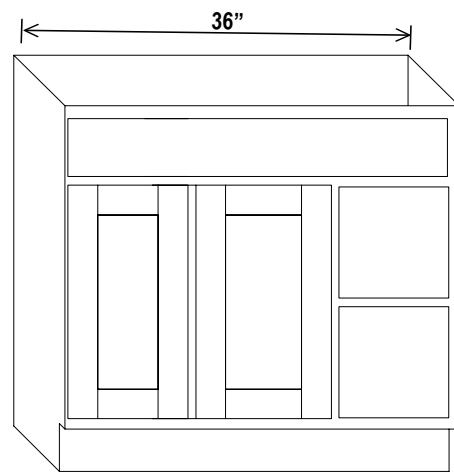

Item Code		W	H	D
V3621TDL	Cabinet	36	34 1/2	21
	Door	11 3/4	22 1/2	3/4
	Long Drawer	35 1/2	6 1/4	3/4
	BottomDrawer	11 1/2	11 1/8	3/4
V3621TDR	Cabinet	36	34 1/2	21
	Door	11 3/4	22 1/2	3/4
	Long Drawer	35 1/2	6 1/4	3/4
	BottomDrawer	11 1/2	11 1/8	3/4

V3621TDL: 36" combo with drawers on left
V3621TDR: 36" combo with drawers on right