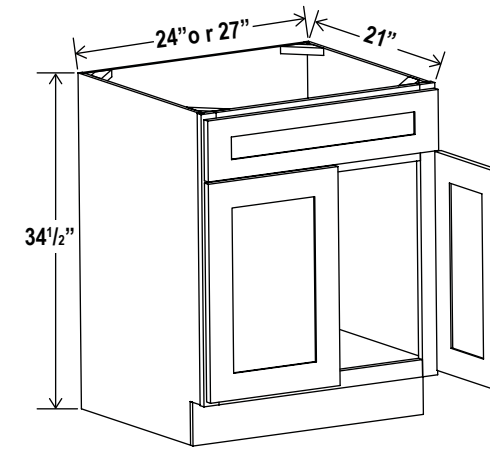

Vanity Sink Base

Item Code		W	H	D
VS24	Cabinet	24	34 1/2	21
	Door	11 3/4	22 1/2	3/4
	Drawer	23 1/4	6 1/4	3/4
VS27	Cabinet	27	34 1/2	21
	Door	13 1/4	22 1/3	3/4
	Drawer	26 1/2	6 1/4	3/4