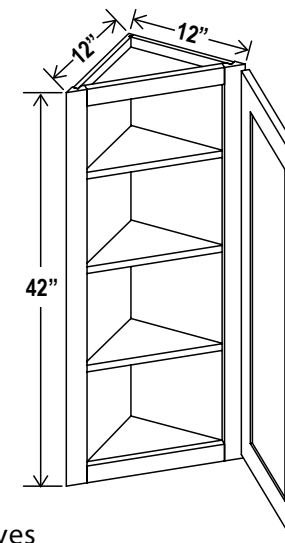

12"W

Three adjustable shelves

Angle Wall Cabinet

Item Code		W	H	D
AW1242	Cabinet	12	42	12
	Door	15 3/5	41	3/4

Wall Blind Corner Cabinet

Item Code		W	H	D
WBC2442	Cabinet	24	42	12
	Door	9 9/16	41	3/4
WBC2742	Cabinet	27	42	12
	Door	12 9/16	41	3/4
WBC3042	Cabinet	30	42	12
	Door	15 1/2	41	3/4
WBC3342	Cabinet	33	42	12
	Door	18 1/2	41	3/4
WBC3642	Cabinet	36	42	12
	Door	21 9/16	41	3/4