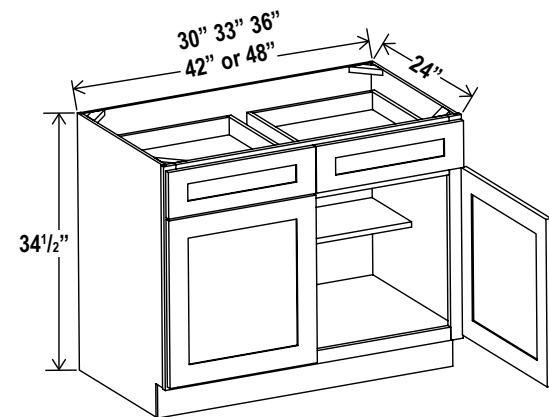

Two drawers

Drawer Base

Item Code		W	H	D
3DB12	Cabinet	12	34 1/2	24
	Top Drawer	11 1/2	6 1/4	3/4
	Bottom Drawer	11 1/2	11 1/8	3/4
3DB15	Cabinet	15	34 1/2	24
	Top Drawer	14 1/2	6 1/4	3/4
	Bottom Drawer	14 1/2	11 1/8	3/4
3DB18	Cabinet	18	34 1/2	24
	Top Drawer	17 1/2	6 1/4	3/4
	Bottom Drawer	17 1/2	11 1/8	3/4
3DB21	Cabinet	21	34 1/2	24
	Top Drawer	20 1/2	6 1/4	3/4
	Bottom Drawer	20 1/2	11 1/8	3/4
3DB24	Cabinet	24	34 1/2	24
	Top Drawer	23 1/2	6 1/4	3/4
	Bottom Drawer	23 1/2	11 1/8	3/4
3DB30	Cabinet	30	34 1/2	24
	Top Drawer	29 1/2	6 1/4	3/4
	Bottom Drawer	29 1/2	11 1/8	3/4
3DB36	Cabinet	36	34 1/2	24
	Top Drawer	35 1/2	6 1/4	3/4
	Bottom Drawer	35 1/2	11 1/8	3/4