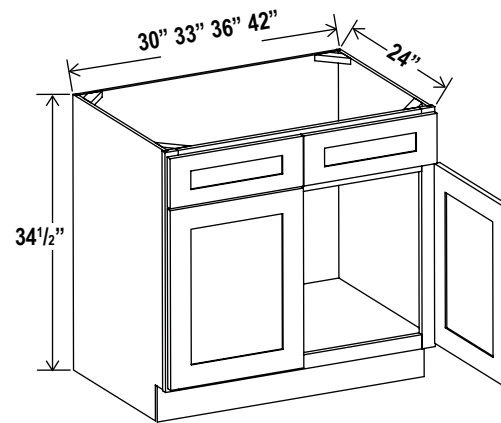

Two dummy drawers