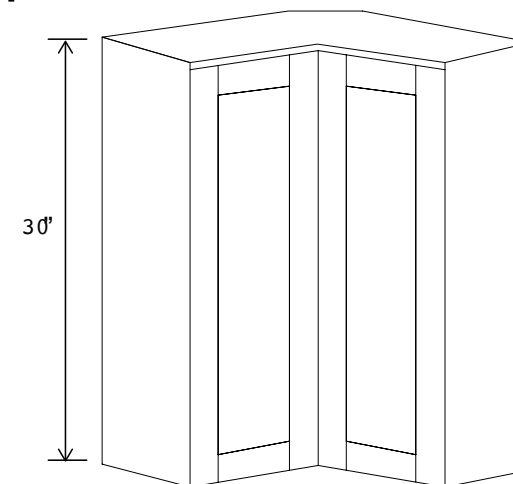

No Shelf

30"H

Wall Easy Reach Corner Cabinet

Item Code		W	H	D
WER2430	Cabinet	24	30	12
	Door	10 3/4	29	3/4

Plate Rack

Item Code		W	H	D
PR3015	Cabinet	30	15	12

15"H

10 plate slots