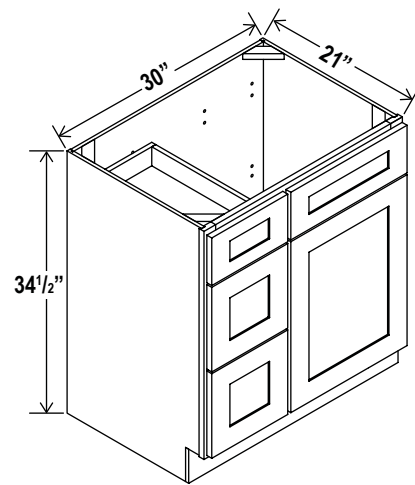

Vanity Combo

Item Code		W	H	D
V3021DL	Cabinet	30	34 1/2	21
	Door	17 1/2	22 1/2	3/4
	Long Drawer	17 1/2	6 1/4	3/4
	Top Drawer	17 1/2	6 1/4	3/4
	BottomDrawer	11 1/2	11 1/8	3/4
V3021DR	Cabinet	30	34 1/2	21
	Door	17 1/2	22 1/2	3/4
	Long Drawer	17 1/2	6 1/4	3/4
	Top Drawer	17 1/2	6 1/4	3/4
	BottomDrawer	11 1/2	11 1/8	3/4

V3021DL: 30" combo with drawers on left
V3021DR: 30" combo with drawers on right