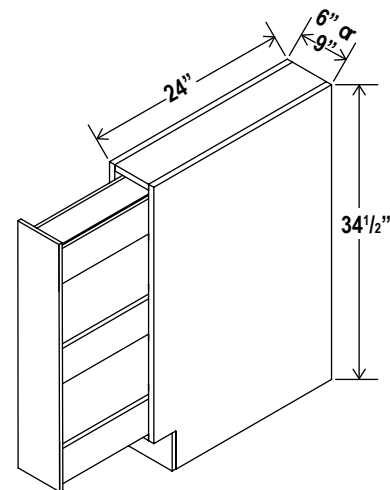

Spice Pull Base Cabinet

Item Code		W	H	D
SPB6	Cabinet	6	34 1/2	24
	Drawer	5 1/2	29	3/4
SPB9	Cabinet	9	34 1/2	24
	Drawer	8 1/2	29	3/4