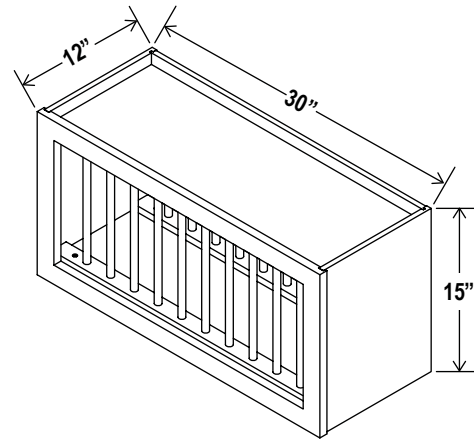

No Shelf

30"H

Wall Easy Reach Corner Cabinet

Item Code		W	H	D
WER2430	Cabinet	24	30	12
	Door	10 3/4	29	3/4

Plate Rack

Item Code		W	H	D
PR3015	Cabinet	30	15	12

15"H

10 plate slots