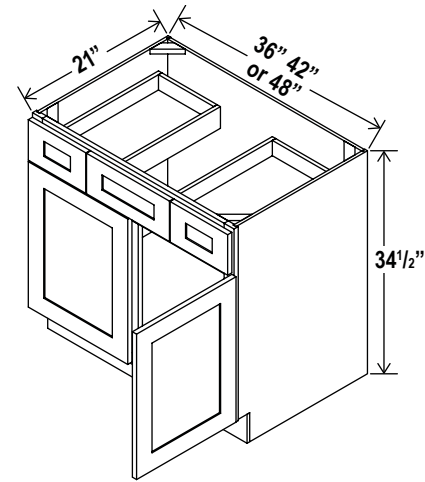

Vanity Combo

Item Code		W	H	D
VSD36	Cabinet	36	34 1/2	21
	Door	17 3/4	22 1/2	3/4
	OutsideDrawer	10 1/4	6 1/4	3/4
	CenterDrawer	14 1/2	6 1/4	3/4
VSD42	Cabinet	42	34 1/2	21
	Door	20 3/4	22 1/2	3/4
	OutsideDrawer	11 1/2	6 1/4	3/4
	CenterDrawer	18	6 1/4	3/4
VSD48	Cabinet	48	34 1/2	21
	Door	23 3/4	22 1/2	3/4
	OutsideDrawer	14 1/2	6 1/4	3/4
	CenterDrawer	18	6 1/4	3/4