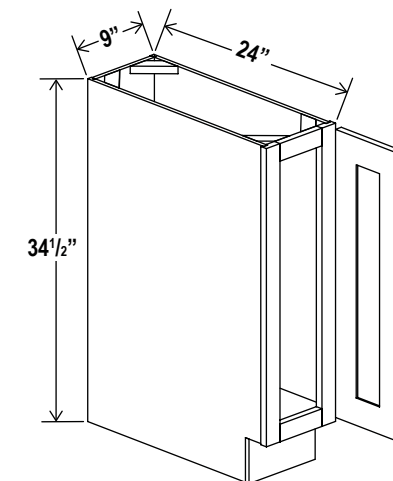

Base Tray

Item Code		W	H	D
BT09	Cabinet	9	34 1/2	24
	Door	8 1/2	29	3/4