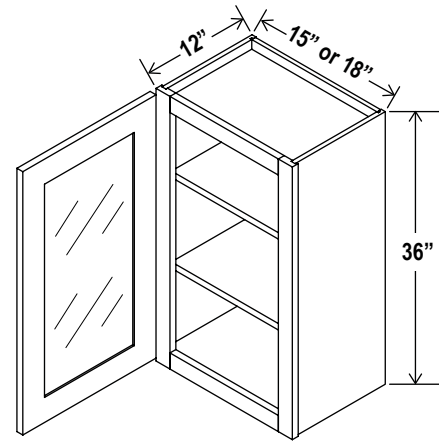

Two adjustable shelves

Wall Cabinet Single Glass Door

Item Code		W	H	D
W1536GD	Cabinet	15	36	12
	Door	14 1/2	35	3/4
W1836GD	Cabinet	18	36	12
	Door	14 1/2	35	3/4

Clear glass included

42" H

Two adjustable shelves