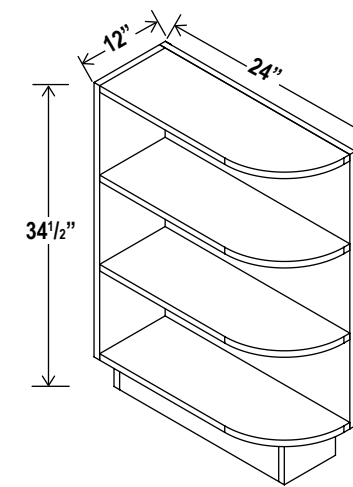

Base End Shelf

Item Code		W	H	D
BES12	Cabinet	12	34 1/2	24