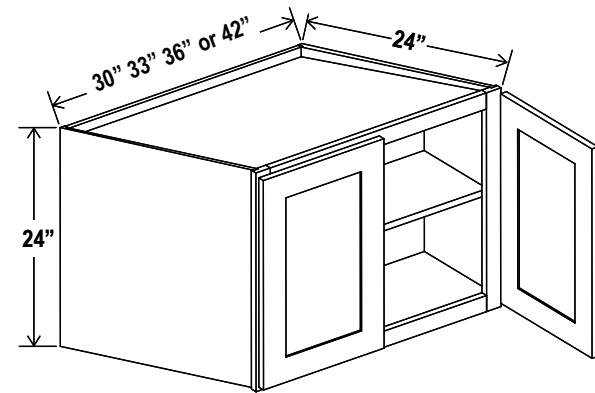

Refrigerator Wall Cabinet Double Doors

24"H

Item Code		W	H	D
W302424	Cabinet	30	24	24
	Door	14 3/4	23	3/4
W332424	Cabinet	33	24	24
	Door	16 1/4	23	3/4
W362424	Cabinet	36	24	24
	Door	17 3/4	23	3/4
W422424	Cabinet	42	24	24
	Door	20	23	3/4