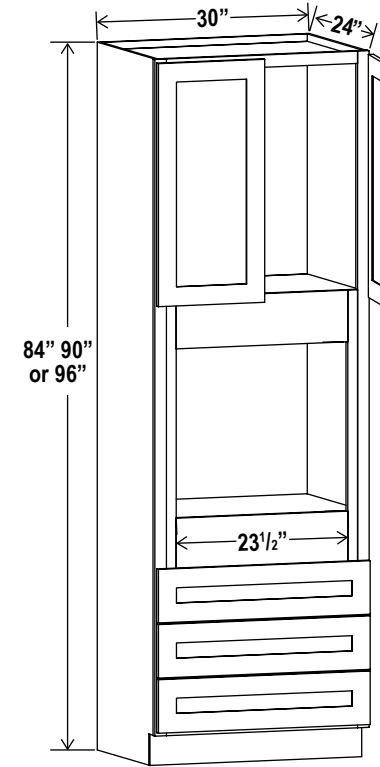

Two doors
One large open shelf
Three bottom drawers
Note: Drawers may be removed to accommodate double ovens.

Oven Pantry

Item Code		W	H	D
O308424	Cabinet	30	84	24
	Door	14 3/4	17	3/4
	Drawer	29 1/2	7 3/4	3/4
Opening Dimensions: 24 W x 24 3/8 H				
O309024	Cabinet	30	90	24
	Door	14 3/4	23	3/4
	Drawer	29 1/2	7 3/4	3/4
Opening Dimensions: 24 W x 24 3/8 H				
O309624	Cabinet	30	96	24
	Door	14 3/4	29	3/4
	Drawer	29 1/2	7 3/4	3/4
Opening Dimensions: 24 W x 24 3/8 H