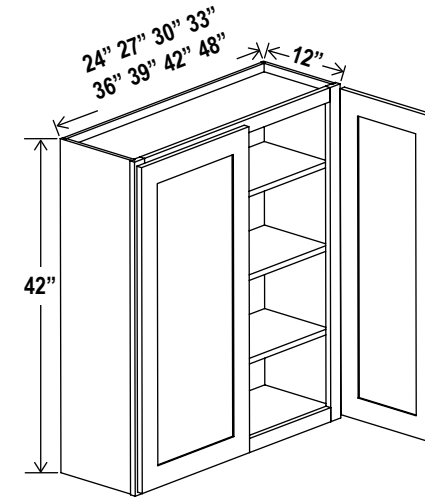

42" H

Three adjustable shelves

Wall Cabinet Double Doors

Item Code		W	H	D
W2442	Cabinet	24	42	12
	Door	11 3/4	41	3/4
W2742	Cabinet	27	42	12
	Door	13 1/4	41	3/4
W3042	Cabinet	30	42	12
	Door	14 3/4	41	3/4
W3342	Cabinet	33	42	12
	Door	16 1/4	41	3/4
W3642	Cabinet	36	42	12
	Door	17 3/4	41	3/4
W3942	Cabinet	39	42	12
	Door	19 1/4	41	3/4
W4242	Cabinet	42	42	12
	Door	20 3/4	41	3/4
W4842	Cabinet	48	42	12
	Door	23 1/2	41	3/4