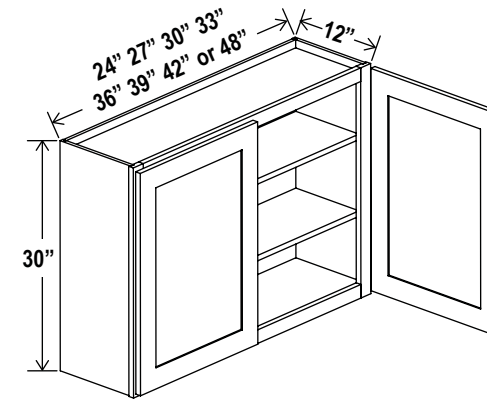

One adjustable shelf

24"H

30"H

Wall Cabinet Double Doors

Item Code		W	H	D
W2430	Cabinet	24	30	12
	Door	11 3/4	29	3/4
W2730	Cabinet	27	30	12
	Door	13 1/4	29	3/4
W3030	Cabinet	30	30	12
	Door	14 3/4	29	3/4
W3330	Cabinet	33	30	12
	Door	16 1/4	29	3/4
W3630	Cabinet	36	30	12
	Door	17 3/4	29	3/4
W3930	Cabinet	39	30	12
	Door	19 1/4	29	3/4
W4230	Cabinet	42	30	12
	Door	20 3/4	29	3/4
W4830	Cabinet	48	30	12
	Door	23 1/2	29	3/4