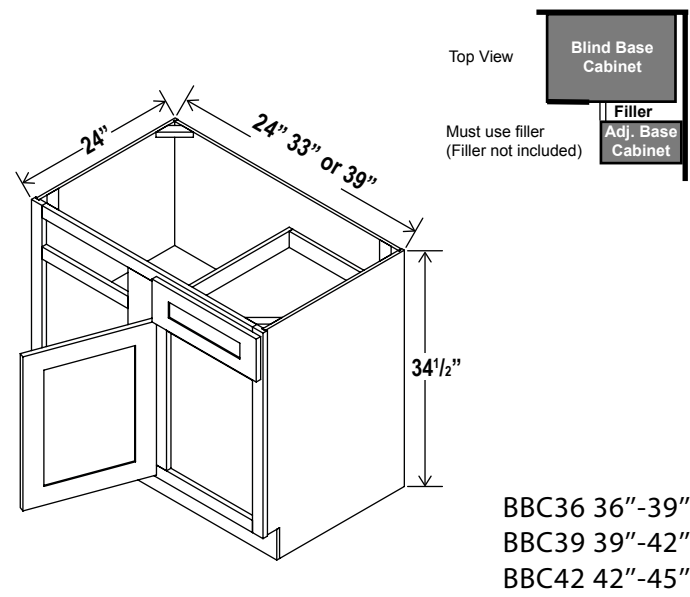

Blind Corner Base Cabinet

Item Code		W	H	D
BBC36	Cabinet	27	34 1/2	24
	Door	11 1/2	22 1/2	3/4
	Drawer	11 1/2	6 1/4	3/4
Install range: 36" - 39"				
BBC39	Cabinet	33	34 1/2	24
	Door	11 1/4	22 1/2	3/4
	Drawer	11 1/4	6 1/4	3/4
Install range: 39" - 42"				
BBC42	Cabinet	39	34 1/3	24
	Door	17 1/2	22 1/2	3/4
	Drawer	17 1/2	6 1/4	3/4
Install range: 42" - 45"