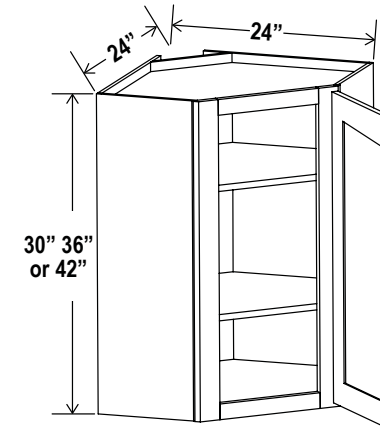

Item Code		W	H	D
DCW2430	Cabinet	24	30	12
	Door	15 1/4	29	3/4
DCW2436	Cabinet	24	36	12
	Door	15 1/4	35	3/4
DCW2442	Cabinet	24	42	12
	Door	15 1/4	41	3/4

Two adjustable shelves

Diagonal Corner Wall Glass Door