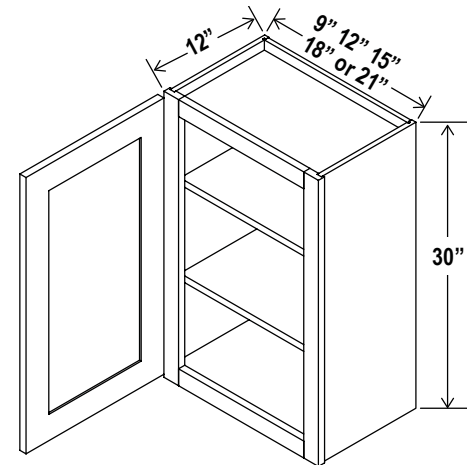

Two adjustable shelves

30"H

30"H