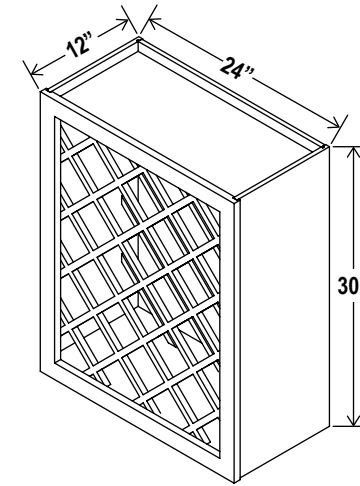

Can install vertically or horizontally

6"H