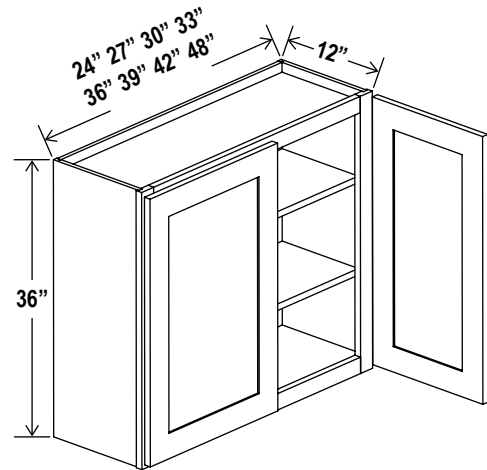

Two adjustable shelves