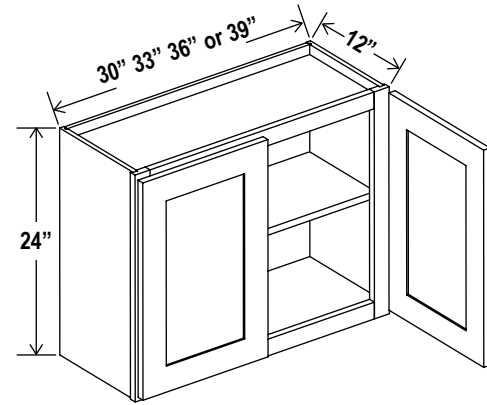

Wall Cabinet Double Doors

Item Code		W	H	D
W3024	Cabinet	30	24	12
	Door	14 3/4	23	3/4
W3324	Cabinet	33	24	12
	Door	16 1/4	23	3/4
W3624	Cabinet	36	24	12
	Door	17 3/4	23	3/4
W3924	Cabinet	39	24	12
	Door	19 1/4	23	3/4

One adjustable shelf

24"H

30"H

Wall Cabinet Double Doors

Item Code		W	H	D
W2430	Cabinet	24	30	12
	Door	11 3/4	29	3/4
W2730	Cabinet	27	30	12
	Door	13 1/4	29	3/4
W3030	Cabinet	30	30	12
	Door	14 3/4	29	3/4
W3330	Cabinet	33	30	12
	Door	16 1/4	29	3/4
W3630	Cabinet	36	30	12
	Door	17 3/4	29	3/4
W3930	Cabinet	39	30	12
	Door	19 1/4	29	3/4
W4230	Cabinet	42	30	12
	Door	20 3/4	29	3/4
W4830	Cabinet	48	30	12
	Door	23 1/2	29	3/4