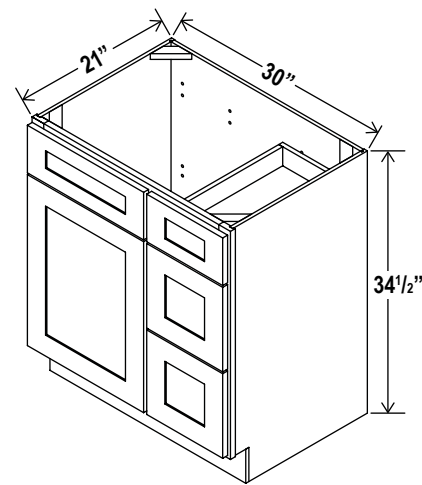

Vanity Combo

Item Code		W	H	D
V3021DL	Cabinet	30	34 1/2	21
	Door	17 1/2	22 1/2	3/4
	Long Drawer	17 1/2	6 1/4	3/4
	Top Drawer	17 1/2	6 1/4	3/4
	BottomDrawer	11 1/2	11 1/8	3/4
V3021DR	Cabinet	30	34 1/2	21
	Door	17 1/2	22 1/2	3/4
	Long Drawer	17 1/2	6 1/4	3/4
	Top Drawer	17 1/2	6 1/4	3/4
	BottomDrawer	11 1/2	11 1/8	3/4

V3021DL: 30" combo with drawers on left
V3021DR: 30" combo with drawers on right