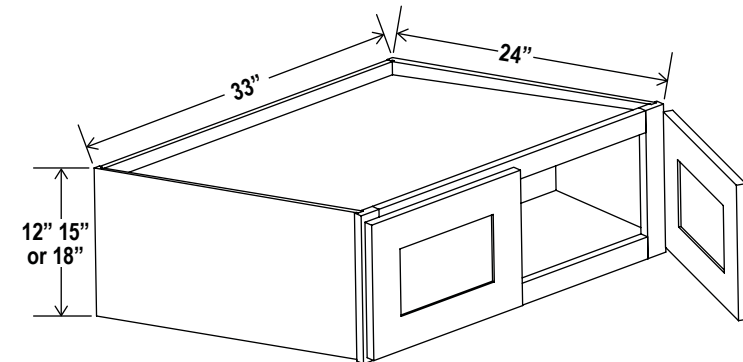

No Shelf

30"H

Wall Easy Reach Corner Cabinet

Item Code		W	H	D
WER2430	Cabinet	24	30	12
	Door	10 3/4	29	3/4

Plate Rack

Item Code		W	H	D
PR3015	Cabinet	30	15	12

15"H

10 plate slots