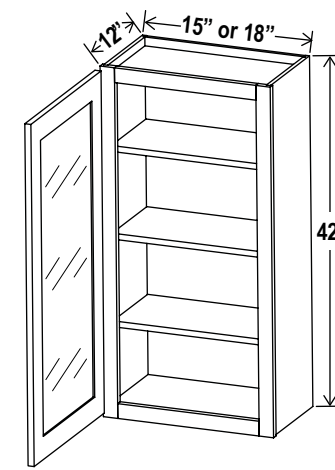

42" H

Clear glass included

Wall Cabinet Single Glass Door

Item Code		W	H	D
W1542GD	Cabinet	15	42	12
	Door	14 1/2	41	3/4
W1842GD	Cabinet	18	42	12
	Door	17 1/2	41	3/4