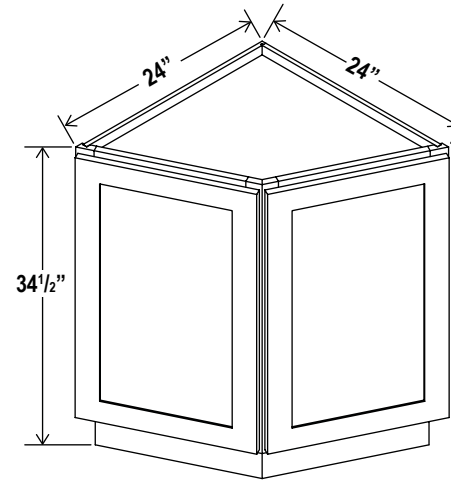

Base End Cabinet

Item Code		W	H	D
BEC24	Cabinet	24	34 1/2	24
	Door	17 1/2	29	3/4