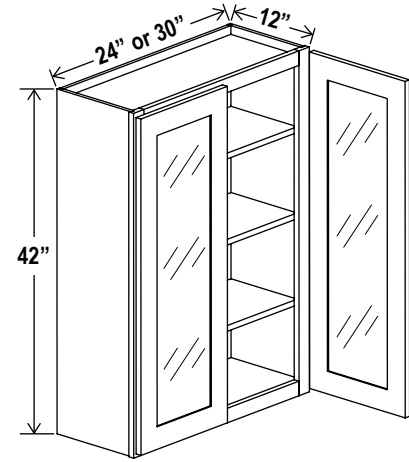

Wall Cabinet Double Glass Doors

Item Code		W	H	D
W2442GD	Cabinet	24	42	24
	Door	15 1/4	41	3/4
W3042GD	Cabinet	30	42	12
	Door	14 3/4	41	3/4

Clear glass included

42\"/>

24\"/>

Diagonal Corner Wall Single Door

Item Code		W	H	D
DCW2430	Cabinet	24	30	12
	Door	15 1/4	29	3/4
DCW2436	Cabinet	24	36	12
	Door	15 1/4	35	3/4
DCW2442	Cabinet	24	42	12
	Door	15 1/4	41	3/4