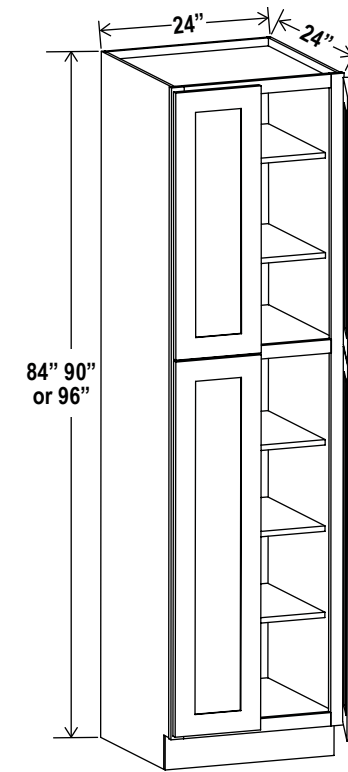

Two adjustable top shelves
Three bottom shelves
Note: Roll out shelf kits available