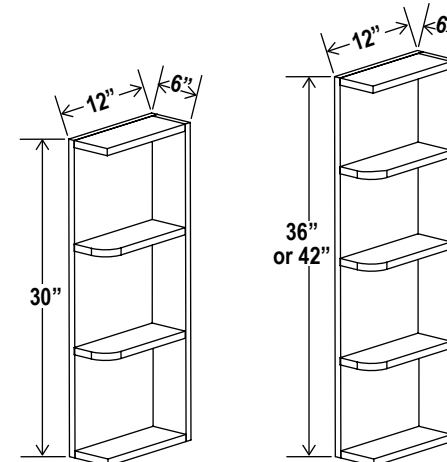

30"H

Can install vertically or horizontally

6"H

Wall Wine Cube Cabinet

Item Code		W	H	D
WRC630	Cabinet	30	6	12

6"W

Matching color interior

Open End Shelf